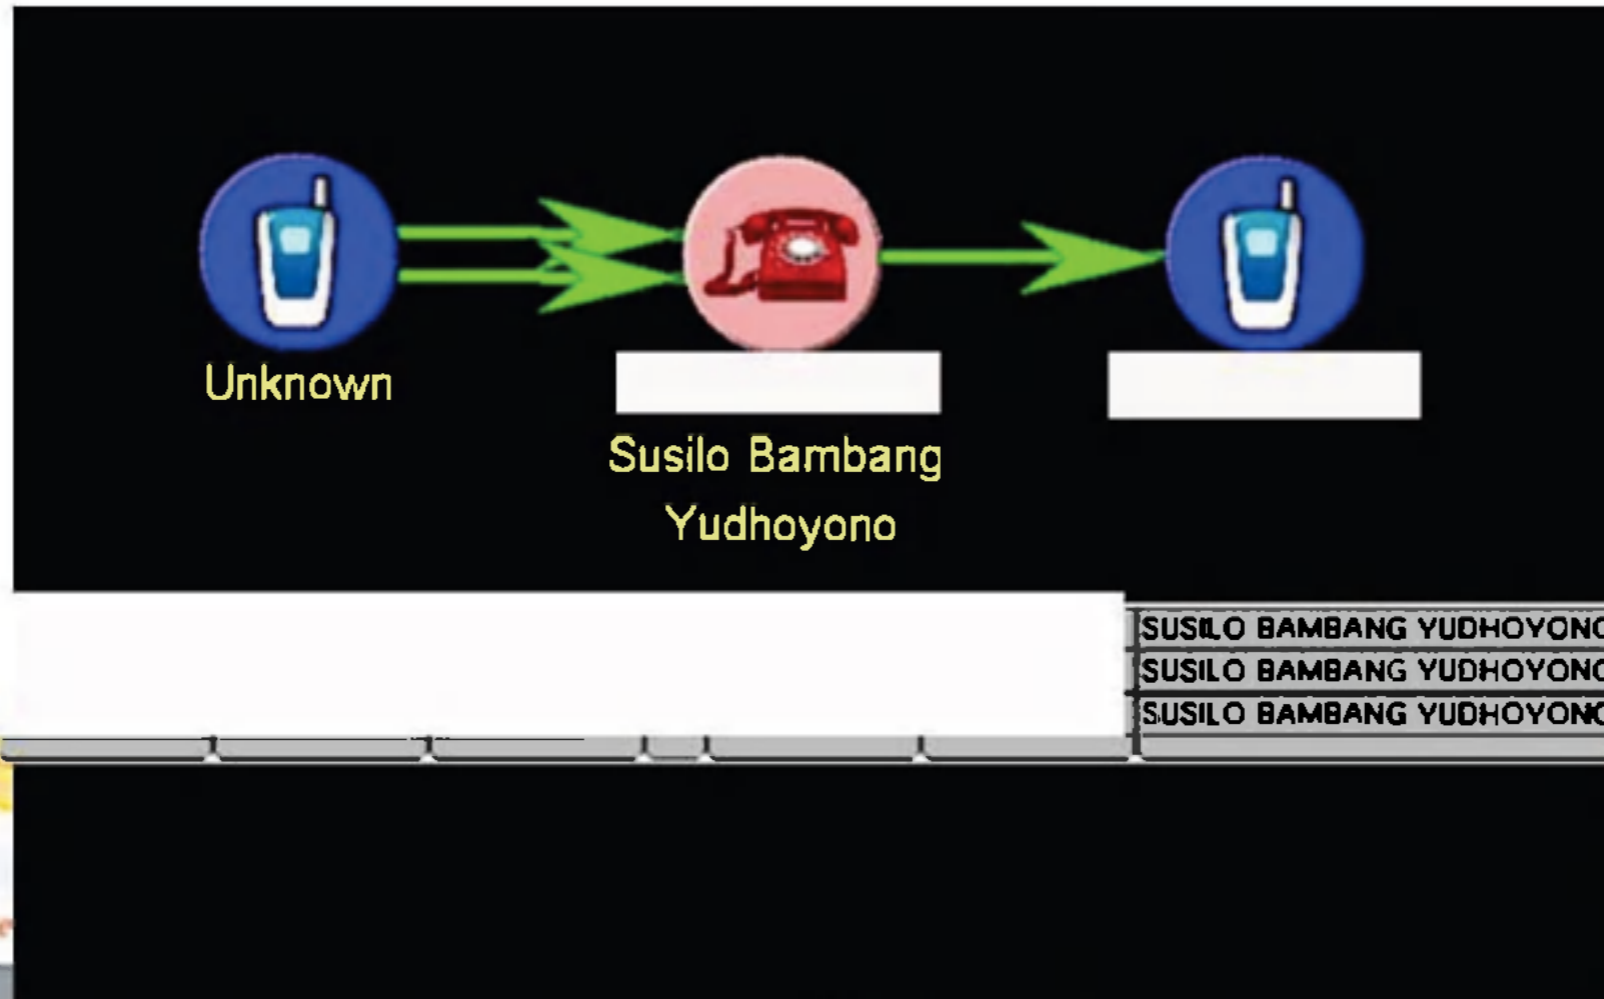

Indonesian President Voice Intercept (August '09)

The [redacted] number is a Thai number – nil further info at this time (didn't make the dev threshold – only a sub-1minute call).