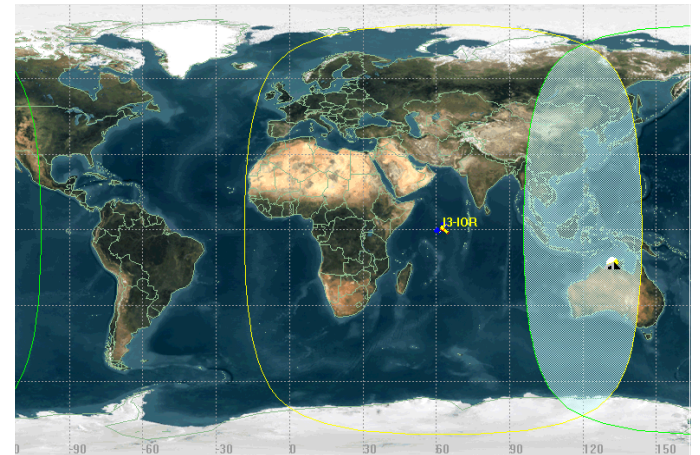

CANYONDUST

COVERAGE REGIONS

AORW / AORE - TIMBERLINE

AORE / IOR / IORW - CARBOY

POR / AORW - JACKKNIFE

IOR / POR - SHOAL BAY

Very Small Aperture Terminal (VSAT)

- Hughes
 - TES/PES/DirecWay
- ViaSat
 - Linkway / LinkStar
- iDirect
- Nortel Dasa
- Gilat
- Others