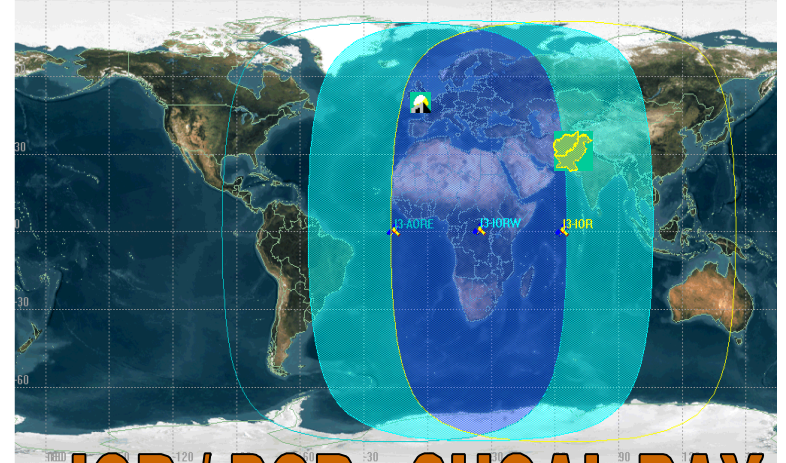

CANYONDUST

COVERAGE REGIONS

AORW / AORE - TIMBERLINE

AORE / IOR / IORW - CARBOY

POR / AORW - JACKKNIFE

IOR / POR - SHOAL BAY

Very Small Aperture Terminal (VSAT)

- Hughes
 - TES/PES/DirecWay
- ViaSat
 - Linkway / LinkStar
- iDirect
- Nortel Dasa
- Gilat
- Others

VSAT Solutions

- **FALLOWHAUNT**
 - FORNSAT architecture for exploitation targeting VSAT
 - Scalable depending on site needs
 - Exploitation exists for Hughes PES and TES, Nortel DASA, SKYLINX DDS, iDirect, SkyRelay, and survey missions.
- **CORRALCLOUD**
 - Center of Excellence for challenging SATCOM exploitation efforts headed by Yakima Research Station
 - Recent undertakings have focused on TDMA analysis – ViaSat LinkWay & LinkStar, Gilat SkyBlaster, Hughes DirecWay
 - Currently addressing DOUBLETALK, a PCMA (Paired Carrier Multiple Access) technology used by SATCOM carriers such as AST and ViaSat
- **Recent Technologies**
 - LinkStar, LinkWay, DirecWay and DoubleTalk
 - DVBS Hub Carriers – DirecWay & LinkStar
 - Partnering with NSA/CSS Commercial Solutions Center