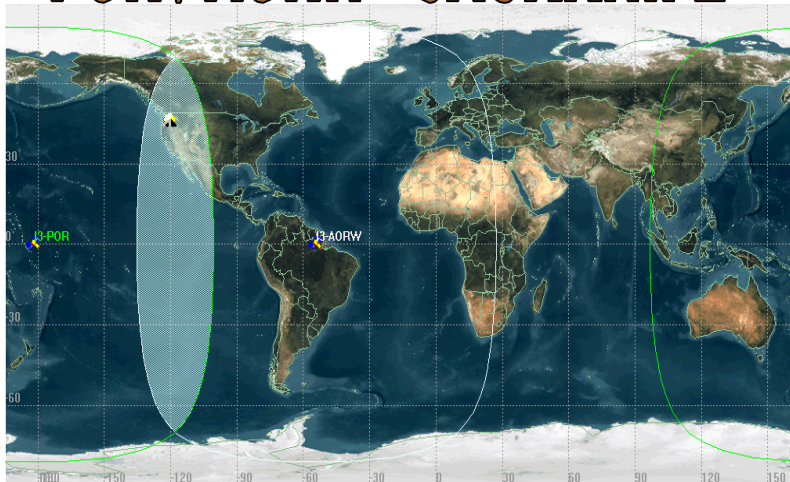

CANYONDUST

COVERAGE REGIONS

AORW / AORE - TIMBERLINE

AORE / IOR / IORW - CARBOY

POR / AORW - JACKKNIFE

IOR / POR - SHOAL BAY

Very Small Aperture Terminal (VSAT)

- Hughes
 - TES/PES/DirecWay
- ViaSat
 - Linkway / LinkStar
- iDirect
- Nortel Dasa
- Gilat
- Others

VSAT Solutions

- **FALLOWHAUNT**
 - FORNSAT architecture for exploitation targeting VSAT
 - Scalable depending on site needs
 - Exploitation exists for Hughes PES and TES, Nortel DASA, SKYLINX DDS, iDirect, SkyRelay, and survey missions.
- **CORRALCLOUD**
 - Center of Excellence for challenging SATCOM exploitation efforts headed by Yakima Research Station
 - Recent undertakings have focused on TDMA analysis – ViaSat LinkWay & LinkStar, Gilat SkyBlaster, Hughes DirecWay
 - Currently addressing DOUBLETALK, a PCMA (Paired Carrier Multiple Access) technology used by SATCOM carriers such as AST and ViaSat
- **Recent Technologies**
 - LinkStar, LinkWay, DirecWay and DoubleTalk
 - DVBS Hub Carriers – DirecWay & LinkStar
 - Partnering with NSA/CSS Commercial Solutions Center