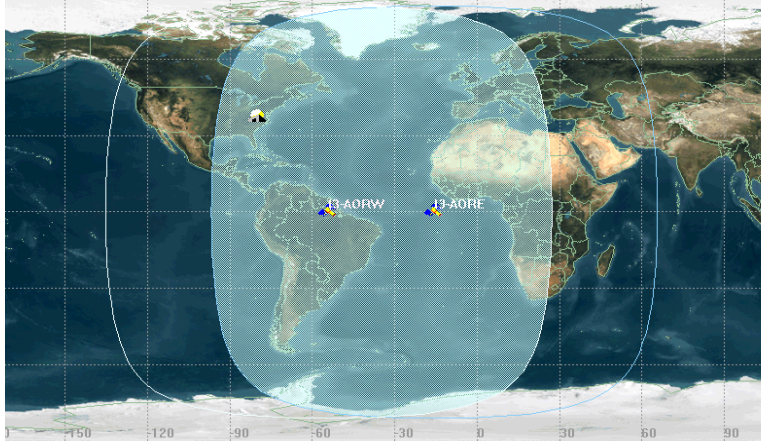

CANYONDUST

COVERAGE REGIONS

AORW / AORE - TIMBERLINE

AORE / IOR / IORW - CARBOY

POR / AORW - JACKKNIFE

IOR / POR - SHOAL BAY

Very Small Aperture Terminal (VSAT)

- Hughes
 - TES/PES/DirecWay
- ViaSat
 - Linkway / LinkStar
- iDirect
- Nortel Dasa
- Gilat
- Others

VSAT Solutions

- **FALLOWHAUNT**
 - FORNSAT architecture for exploitation targeting VSAT
 - Scalable depending on site needs
 - Exploitation exists for Hughes PES and TES, Nortel DASA, SKYLINX DDS, iDirect, SkyRelay, and survey missions.
- **CORRALCLOUD**
 - Center of Excellence for challenging SATCOM exploitation efforts headed by Yakima Research Station
 - Recent undertakings have focused on TDMA analysis – ViaSat LinkWay & LinkStar, Gilat SkyBlaster, Hughes DirecWay
 - Currently addressing DOUBLETALK, a PCMA (Paired Carrier Multiple Access) technology used by SATCOM carriers such as AST and ViaSat
- **Recent Technologies**
 - LinkStar, LinkWay, DirecWay and DoubleTalk
 - DVBS Hub Carriers – DirecWay & LinkStar
 - Partnering with NSA/CSS Commercial Solutions Center