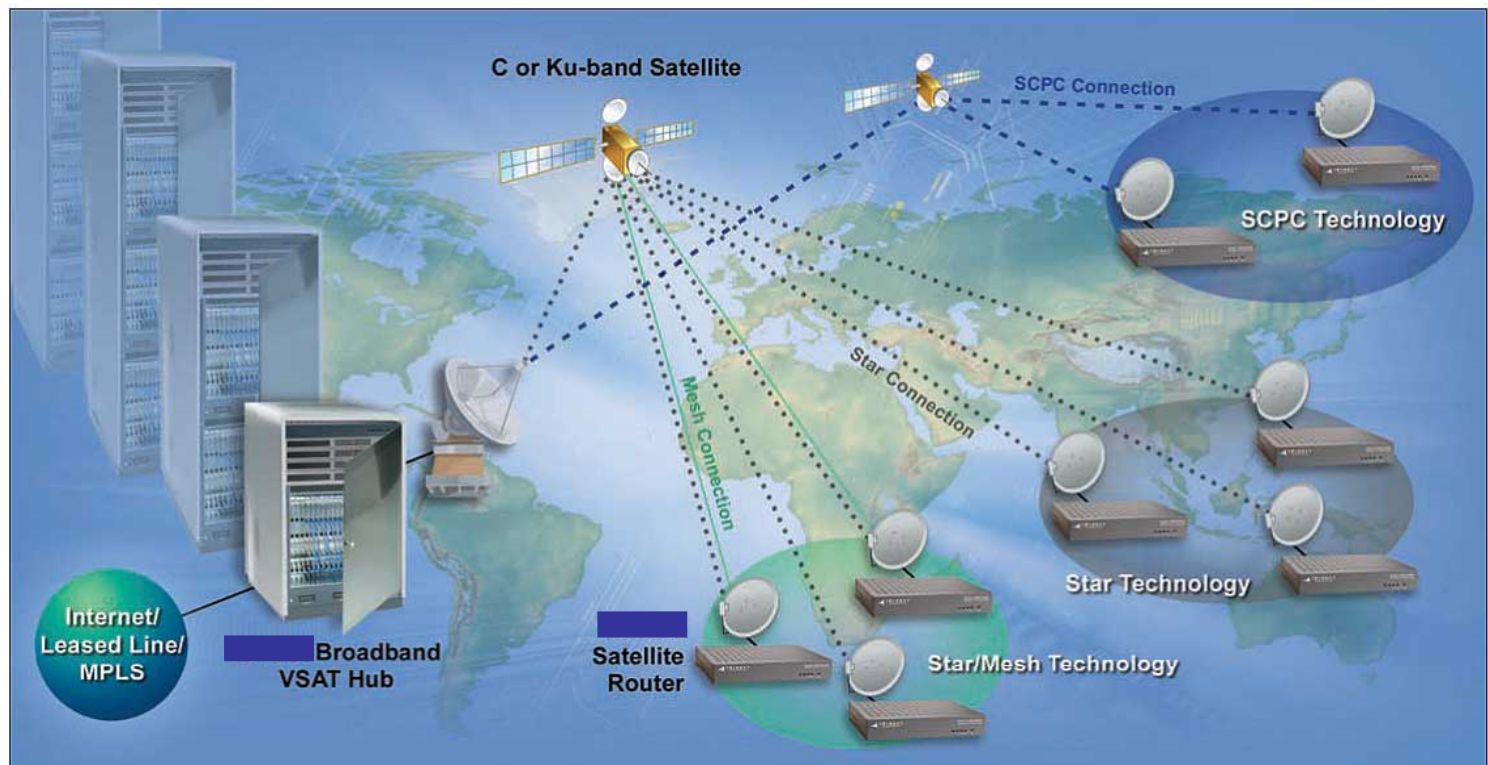

CANYONDUST

COVERAGE REGIONS

AORW / AORE - TIMBERLINE

AORE / IOR / IORW - CARBOY

POR / AORW - JACKKNIFE

IOR / POR - SHOAL BAY

Very Small Aperture Terminal (VSAT)

- Hughes
 - TES/PES/DirecWay
- ViaSat
 - Linkway / LinkStar
- iDirect
- Nortel Dasa
- Gilat
- Others

VSAT Solutions

- **FALLOWHAUNT**
 - FORNSAT architecture for exploitation targeting VSAT
 - Scalable depending on site needs
 - Exploitation exists for Hughes PES and TES, Nortel DASA, SKYLINX DDS, iDirect, SkyRelay, and survey missions.
- **CORRALCLOUD**
 - Center of Excellence for challenging SATCOM exploitation efforts headed by Yakima Research Station
 - Recent undertakings have focused on TDMA analysis – ViaSat LinkWay & LinkStar, Gilat SkyBlaster, Hughes DirecWay
 - Currently addressing DOUBLETALK, a PCMA (Paired Carrier Multiple Access) technology used by SATCOM carriers such as AST and ViaSat
- **Recent Technologies**
 - LinkStar, LinkWay, DirecWay and DoubleTalk
 - DVBS Hub Carriers – DirecWay & LinkStar
 - Partnering with NSA/CSS Commercial Solutions Center